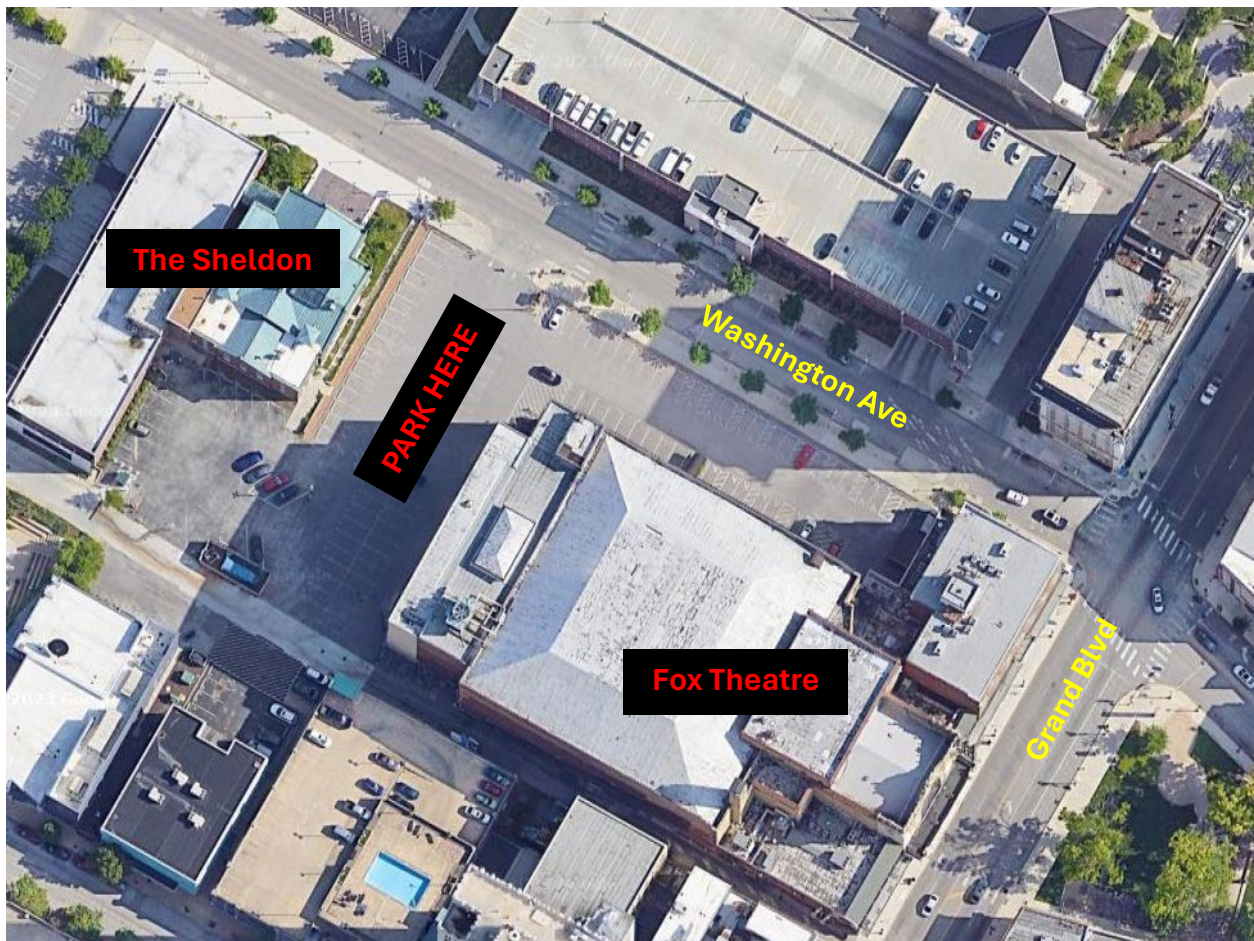

The Sheldon

Education Concerts Arrival Procedures for Groups

If arriving by car or van, please park in the lot East of The Sheldon. Only school buses will be allowed entry into the lot West of The Sheldon.

On Google Maps: [SLSO Tiny Tunes Car Parking](#)

Parking in the lot East of The Sheldon is \$5.00 cash unless you have a *printed* [SLSO parking voucher](#) to hand to the attendant. Metered street parking is also available around The Sheldon.

We suggest approaching from Grand Blvd to avoid cross traffic with the school buses. After you've parked your car, walk along Washington Ave past The Sheldon's exterior staircase, and enter the building through the Emerson Center glass doors at street level.

On Google Maps: [The Sheldon](#)

The Sheldon

Education Concerts Dismissal Procedures for Groups

All patrons will exit The Sheldon via the exterior staircase. If you parked your car in the parking lot East of The Sheldon, turn right at the bottom of the stairs. If you arrived by bus, your bus will be waiting for you where you left it — either in front of The Sheldon or in the parking lot to your left.