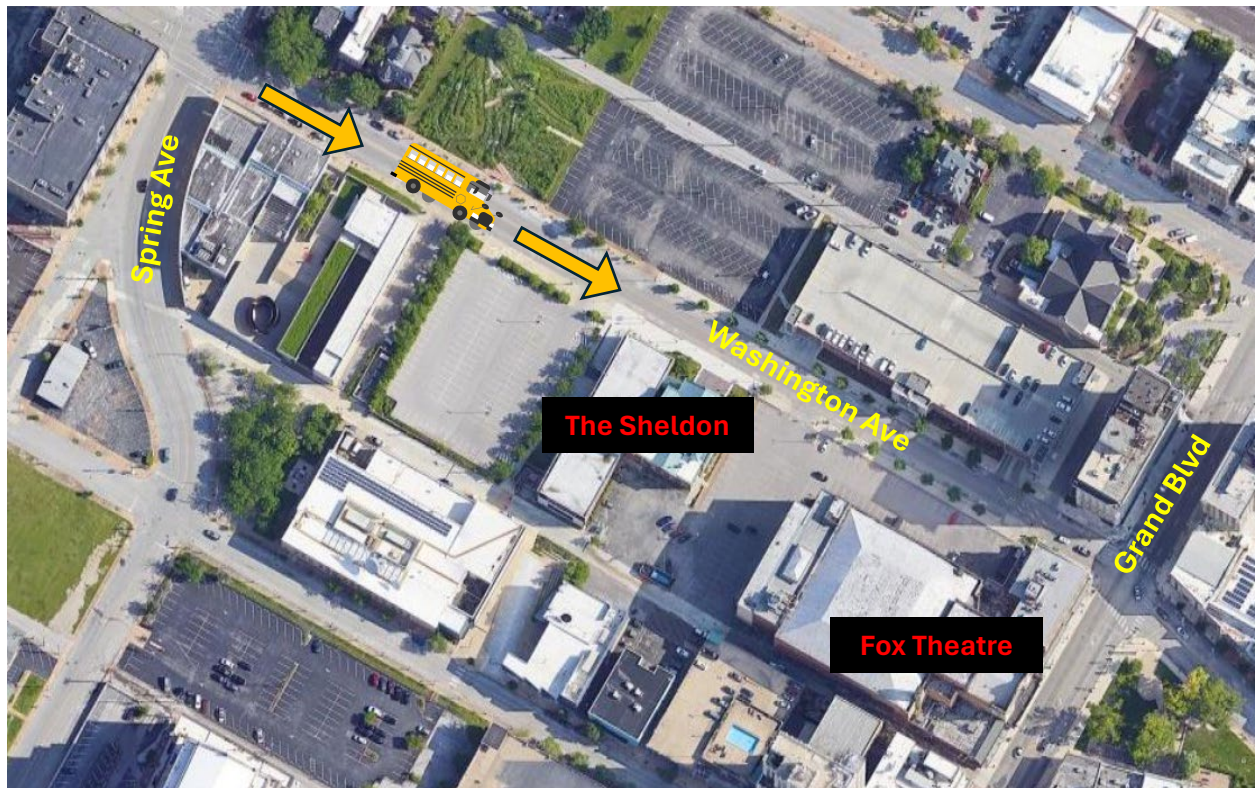

The Sheldon

Education Concerts Arrival Procedures for Groups

If arriving by bus, please approach from the West (Spring Ave.) SLSO staff will direct your bus to park either in front of The Sheldon or in the parking lot West of The Sheldon.

On Google Maps: [The Sheldon](#)