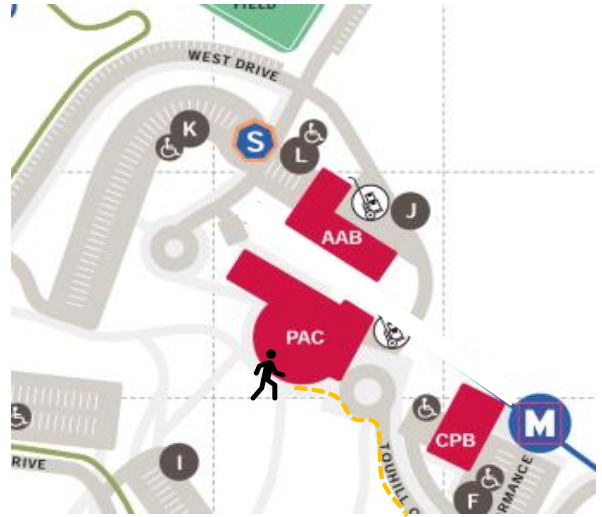

26 Arnold B Grobman Dr

St. Louis, MO 63121

It's a short walk from the complimentary parking garage to the Blanche M. Touhill Performing Arts Center. Please enter the Touhill Performing Arts Center from the East Circle entrance off Arnold B. Grobman Drive.

If arriving by bus, please unload at the East Circle off Arnold B. Grobman Drive. You will NOT be allowed to unload at the West Circle.

On Google Maps: [Touhill East Circle](#)

1 Touhill Circle
St. Louis, MO 63121

When you arrive, SLSO staff will provide you with a bus number. After you've unloaded the bus, your bus driver will be directed to park the bus at Lower Parking Lot K where it should be waiting for you after the performance.

If you are parked in the MSC Garage North, and are seated on the orchestra (lower) level, please exit out the glass doors onto the lower-level patio, turn left once outside, and head up the outside stairs which will bring you back to the East Circle. If you are seated on the upper level, exit back out through the East Circle doors. This exit is also handicap accessible. Please be aware that it may be crowded, and buses may be staged in the East Circle if there is a later performance.