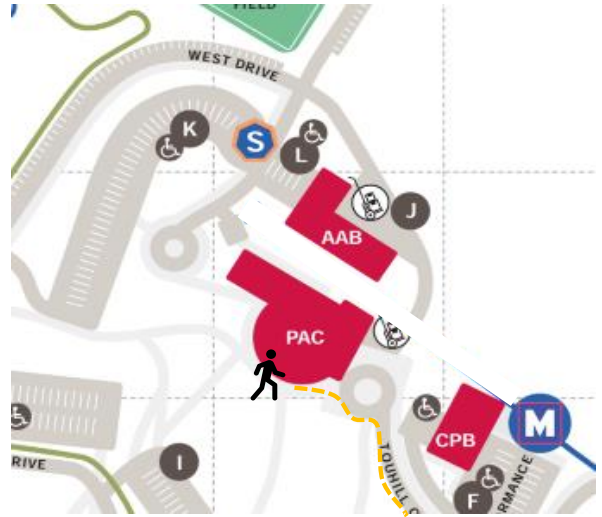

26 Arnold B Grobman Dr

St. Louis, MO 63121

It's a short walk from the complimentary parking garage to the Blanche M. Touhill Performing Arts Center. Please enter the Touhill Performing Arts Center from the East Circle entrance off Arnold B. Grobman Drive.

If arriving by bus, please unload at the East Circle off Arnold B. Grobman Drive. You will NOT be allowed to unload at the West Circle.

On Google Maps: [Touhill East Circle](#)

1 Touhill Circle

St. Louis, MO 63121

When you arrive, SLSO staff will provide you with a bus number. After you've unloaded the bus, your bus driver will be directed to park the bus at Lower Parking Lot K where it should be waiting for you after the performance.

If you are parked in the MSC Garage North, and are seated on the orchestra (lower) level, please exit out the glass doors onto the lower-level patio, turn left once outside, and head up the outside stairs which will bring you back to the East Circle. If you are seated on the upper level, exit back out through the East Circle doors. This exit is also handicap accessible. Please be aware that it may be crowded, and buses may be staged in the East Circle if there is a later performance.