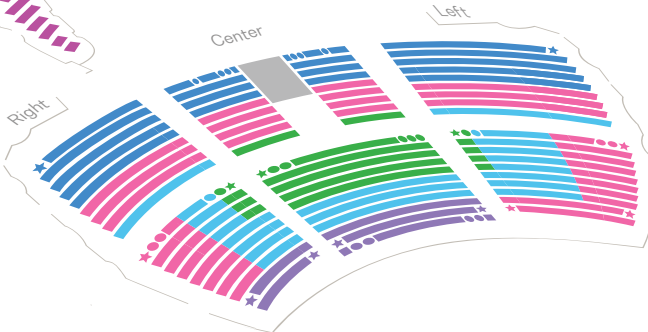

Classical Concert Seating and Pricing

For films, holiday, and more visit sloso.org/season

Balcony

- Balcony 4
- Balcony 3
- Balcony 2
- Balcony 1
- Lower Balcony Row A
- Dress Circle Box Sides
- Dress Circle Box

Mezzanine

- Mezzanine Box
- Mezzanine Box Sides
- Loge Left/Right

Orchestra

- Orchestra 1
- Orchestra 2
- Orchestra 3
- Orchestra 4
- Orchestra 5

- ADA Seat
- ★ Transfer Seat

	Curated Series			CYO & Add-On Pricing		
	Coffee	Fri/Sat	Sunday	Coffee	Fri/Sat	Sunday
● Orchestra 1	\$424.00	\$408.00	\$371.00	\$53.00	\$68.00	\$53.00
● Orchestra 2	\$344.00	\$264.00	\$301.00	\$43.00	\$44.00	\$43.00
● Orchestra 3	\$248.00	\$186.00	\$217.00	\$31.00	\$31.00	\$31.00
● Orchestra 4	\$200.00	\$150.00	\$175.00	\$25.00	\$25.00	\$25.00
● Orchestra 5	\$136.00	\$102.00	\$119.00	\$17.00	\$17.00	\$17.00
● Mezzanine Box	\$600.00	\$762.00	\$889.00	\$75.00	\$127.00	\$127.00
● Mezzanine Box Sides	\$600.00	\$762.00	\$889.00	\$75.00	\$127.00	\$127.00
● Loge Left/Right	\$560.00	\$600.00	\$700.00	\$70.00	\$100.00	\$100.00
● Dress Circle Box	\$600.00	\$762.00	\$889.00	\$75.00	\$127.00	\$127.00
● Dress Circle Box Sides	\$600.00	\$762.00	\$889.00	\$75.00	\$127.00	\$127.00
● Lower Balcony Row A	\$600.00	\$600.00	\$525.00	\$75.00	\$100.00	\$75.00
● Balcony 1	\$528.00	\$540.00	\$462.00	\$66.00	\$90.00	\$66.00
● Balcony 2	\$480.00	\$480.00	\$420.00	\$60.00	\$80.00	\$60.00
● Balcony 3	\$392.00	\$432.00	\$343.00	\$49.00	\$72.00	\$49.00
● Balcony 4	\$336.00	\$318.00	\$294.00	\$42.00	\$53.00	\$42.00

Accessible seating is available in Orchestra, Mezzanine, Dress Circle Boxes, and Lower Balcony sections. Call 314-534-1700 for details.