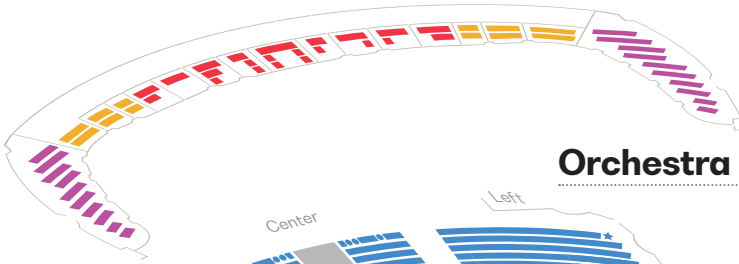

Classical Concert Seating and Pricing

For films, holiday, and more visit sloso.org/season

Balcony

- Balcony 4
- Balcony 3
- Balcony 2
- Balcony 1
- Lower Balcony Row A
- Dress Circle Box Sides
- Dress Circle Box

Mezzanine

- Mezzanine Box
- Mezzanine Box Sides
- Loge Left/Right

Orchestra

- Orchestra 1
- Orchestra 2
- Orchestra 3
- Orchestra 4
- Orchestra 5

- ADA Seat
- ★ Transfer Seat

	Curated Series			CYO & Add-On Pricing		
	Coffee	Fri/Sat	Sunday	Coffee	Fri/Sat	Sunday
● Orchestra 1	\$424.00	\$408.00	\$371.00	\$53.00	\$68.00	\$53.00
● Orchestra 2	\$344.00	\$264.00	\$301.00	\$43.00	\$44.00	\$43.00
● Orchestra 3	\$248.00	\$186.00	\$217.00	\$31.00	\$31.00	\$31.00
● Orchestra 4	\$200.00	\$150.00	\$175.00	\$25.00	\$25.00	\$25.00
● Orchestra 5	\$136.00	\$102.00	\$119.00	\$17.00	\$17.00	\$17.00
● Mezzanine Box	\$600.00	\$762.00	\$889.00	\$75.00	\$127.00	\$127.00
● Mezzanine Box Sides	\$600.00	\$762.00	\$889.00	\$75.00	\$127.00	\$127.00
● Loge Left/Right	\$560.00	\$600.00	\$700.00	\$70.00	\$100.00	\$100.00
● Dress Circle Box	\$600.00	\$762.00	\$889.00	\$75.00	\$127.00	\$127.00
● Dress Circle Box Sides	\$600.00	\$762.00	\$889.00	\$75.00	\$127.00	\$127.00
● Lower Balcony Row A	\$600.00	\$600.00	\$525.00	\$75.00	\$100.00	\$75.00
● Balcony 1	\$528.00	\$540.00	\$462.00	\$66.00	\$90.00	\$66.00
● Balcony 2	\$480.00	\$480.00	\$420.00	\$60.00	\$80.00	\$60.00
● Balcony 3	\$392.00	\$432.00	\$343.00	\$49.00	\$72.00	\$49.00
● Balcony 4	\$336.00	\$318.00	\$294.00	\$42.00	\$53.00	\$42.00

Accessible seating is available in Orchestra, Mezzanine, Dress Circle Boxes, and Lower Balcony sections. Call 314-534-1700 for details.