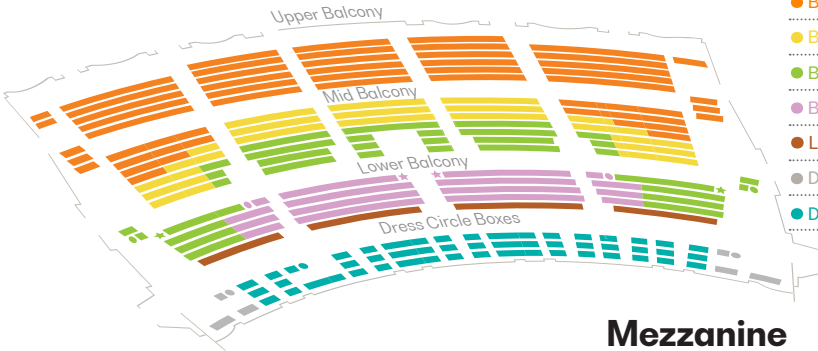

Classical Concert Seating and Pricing

For films, holiday, and more visit sloso.org/season

Balcony

- Balcony 4
- Balcony 3
- Balcony 2
- Balcony 1
- Lower Balcony Row A
- Dress Circle Box Sides
- Dress Circle Box

Mezzanine

- Mezzanine Box
- Mezzanine Box Sides
- Loge Left/Right

Orchestra

- Orchestra 1
- Orchestra 2
- Orchestra 3
- Orchestra 4
- Orchestra 5

- ADA Seat
- ★ Transfer Seat

	Curated Series			CYO & Add-On Pricing		
	Coffee	Fri/Sat	Sunday	Coffee	Fri/Sat	Sunday
● Orchestra 1	\$424.00	\$408.00	\$371.00	\$53.00	\$68.00	\$53.00
● Orchestra 2	\$344.00	\$264.00	\$301.00	\$43.00	\$44.00	\$43.00
● Orchestra 3	\$248.00	\$186.00	\$217.00	\$31.00	\$31.00	\$31.00
● Orchestra 4	\$200.00	\$150.00	\$175.00	\$25.00	\$25.00	\$25.00
● Orchestra 5	\$136.00	\$102.00	\$119.00	\$17.00	\$17.00	\$17.00
● Mezzanine Box	\$600.00	\$762.00	\$889.00	\$75.00	\$127.00	\$127.00
● Mezzanine Box Sides	\$600.00	\$762.00	\$889.00	\$75.00	\$127.00	\$127.00
● Loge Left/Right	\$560.00	\$600.00	\$700.00	\$70.00	\$100.00	\$100.00
● Dress Circle Box	\$600.00	\$762.00	\$889.00	\$75.00	\$127.00	\$127.00
● Dress Circle Box Sides	\$600.00	\$762.00	\$889.00	\$75.00	\$127.00	\$127.00
● Lower Balcony Row A	\$600.00	\$600.00	\$525.00	\$75.00	\$100.00	\$75.00
● Balcony 1	\$528.00	\$540.00	\$462.00	\$66.00	\$90.00	\$66.00
● Balcony 2	\$480.00	\$480.00	\$420.00	\$60.00	\$80.00	\$60.00
● Balcony 3	\$392.00	\$432.00	\$343.00	\$49.00	\$72.00	\$49.00
● Balcony 4	\$336.00	\$318.00	\$294.00	\$42.00	\$53.00	\$42.00

Accessible seating is available in Orchestra, Mezzanine, Dress Circle Boxes, and Lower Balcony sections. Call 314-534-1700 for details.